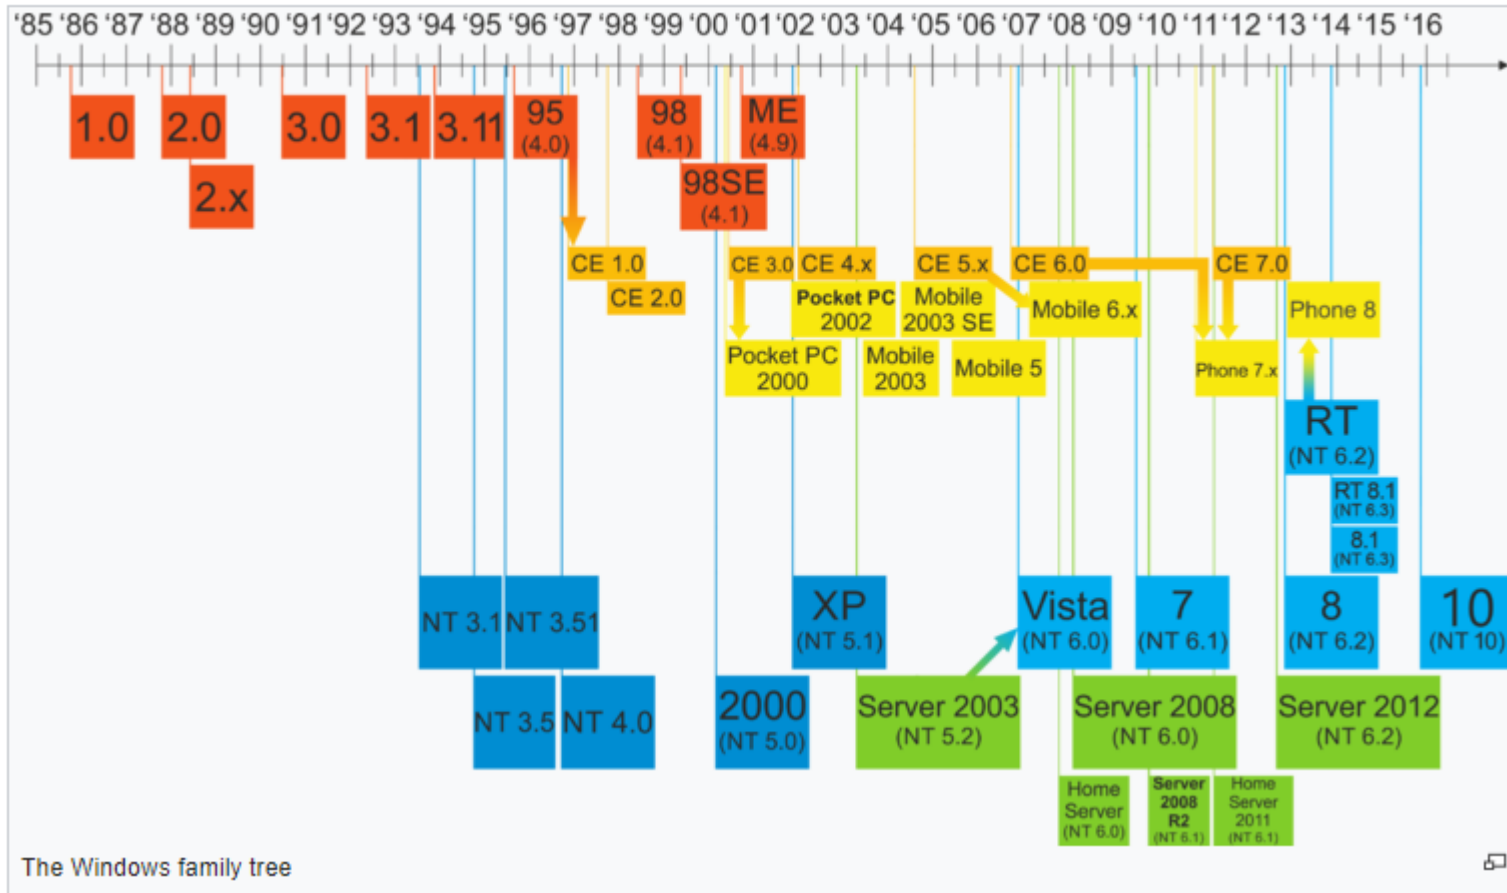

WINDOWS INTRODUCTION

HW Hilgersom

PROGRAMMA VOOR VANDAAG

1. Absentie
2. Voorstellen
3. Windows History
4. **DEFINITIES**
5. Clear Desk Policy
6. Schoolvoorict.nl, etc.
7. *Mappenstructuur*
8. PoliForma BV
9. **Quiz**

Windows History

Windows 1
1985

Windows 3.1
1992

Windows 95
1995

Windows XP
2001

Windows
Vista 2006

Windows 7
2009

Windows 8
2012

Windows 10
2015

Timeline of Microsoft Windows

This article presents a [timeline](#) of events in the history of Microsoft Windows operating systems from 1985.

Windows Server 2016 is Designed to fit Your Business