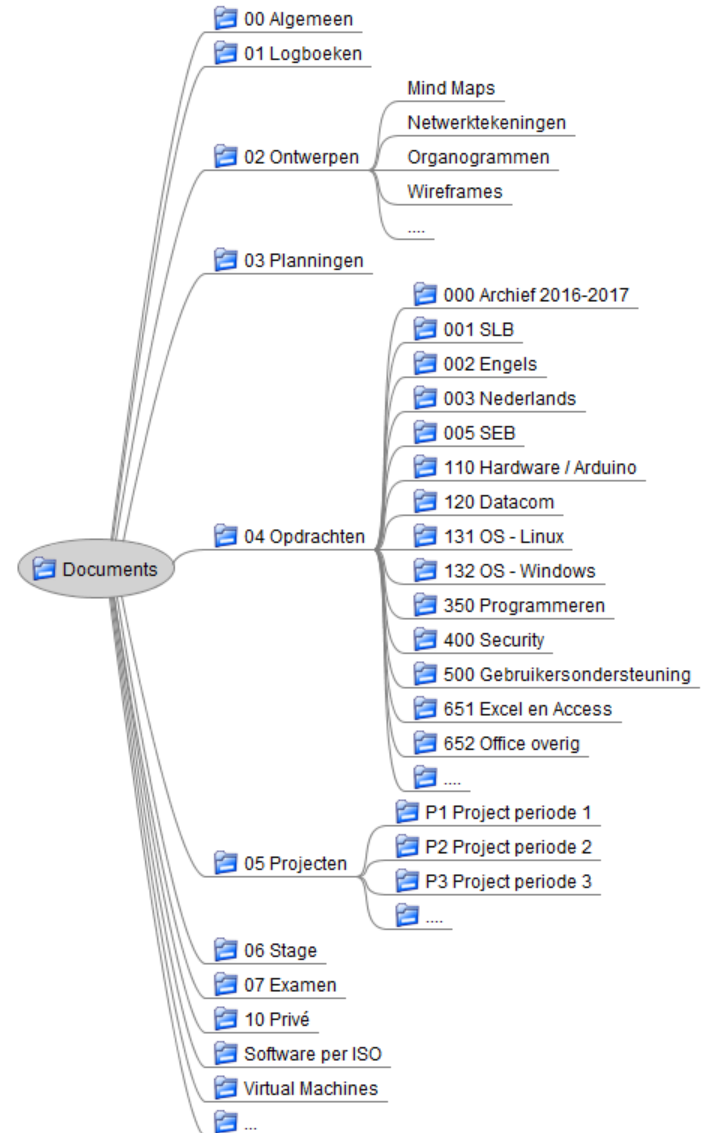

The image shows a screenshot of a YouTube video player. The browser window title is "How to Move the My Documents Folder in Windows 7 - YouTube - Google Chrome". The address bar shows the URL "https://www.youtube.com/watch?v=X53z54NR3b0". The YouTube interface includes a search bar, navigation icons, and a user profile icon. The video player shows a Windows 7 desktop with a taskbar containing icons for Recycle Bin, VMware Workstation, and TeamViewer. A large "MAXIMUM" logo is overlaid on the video, with "i.t. solutions | training | outsourcing" below it. The video player controls show a play button, a progress bar at 0:15 / 7:06, and settings, full screen, and share icons. Below the video player, the video title "How to Move the My Documents Folder in Windows 7" and "47,284 views" are visible, along with like and share buttons.

MAPPEN STRUCTUUR

00 Algemeen

01 Logboeken

02 Ontwerpen

03 Planningen

04 Cursussen

05 Projecten

06 Stage

07 Examen

10 Privé

Virtual Machines

Websitemap

MAPPEN STRUCTUUR: 04 Opdrachten

00 Algemeen	
01 Logboeken	
02 Ontwerpen	
03 Planningen	
04 Cursussen	001 SLB
05 Projecten	002 Engels
06 Stage	003 Nederlands
07 Examen	004 Rekenen
10 Privé	110 Hardware
Virtual Machines	120 Datacommunicatie
Websitemap